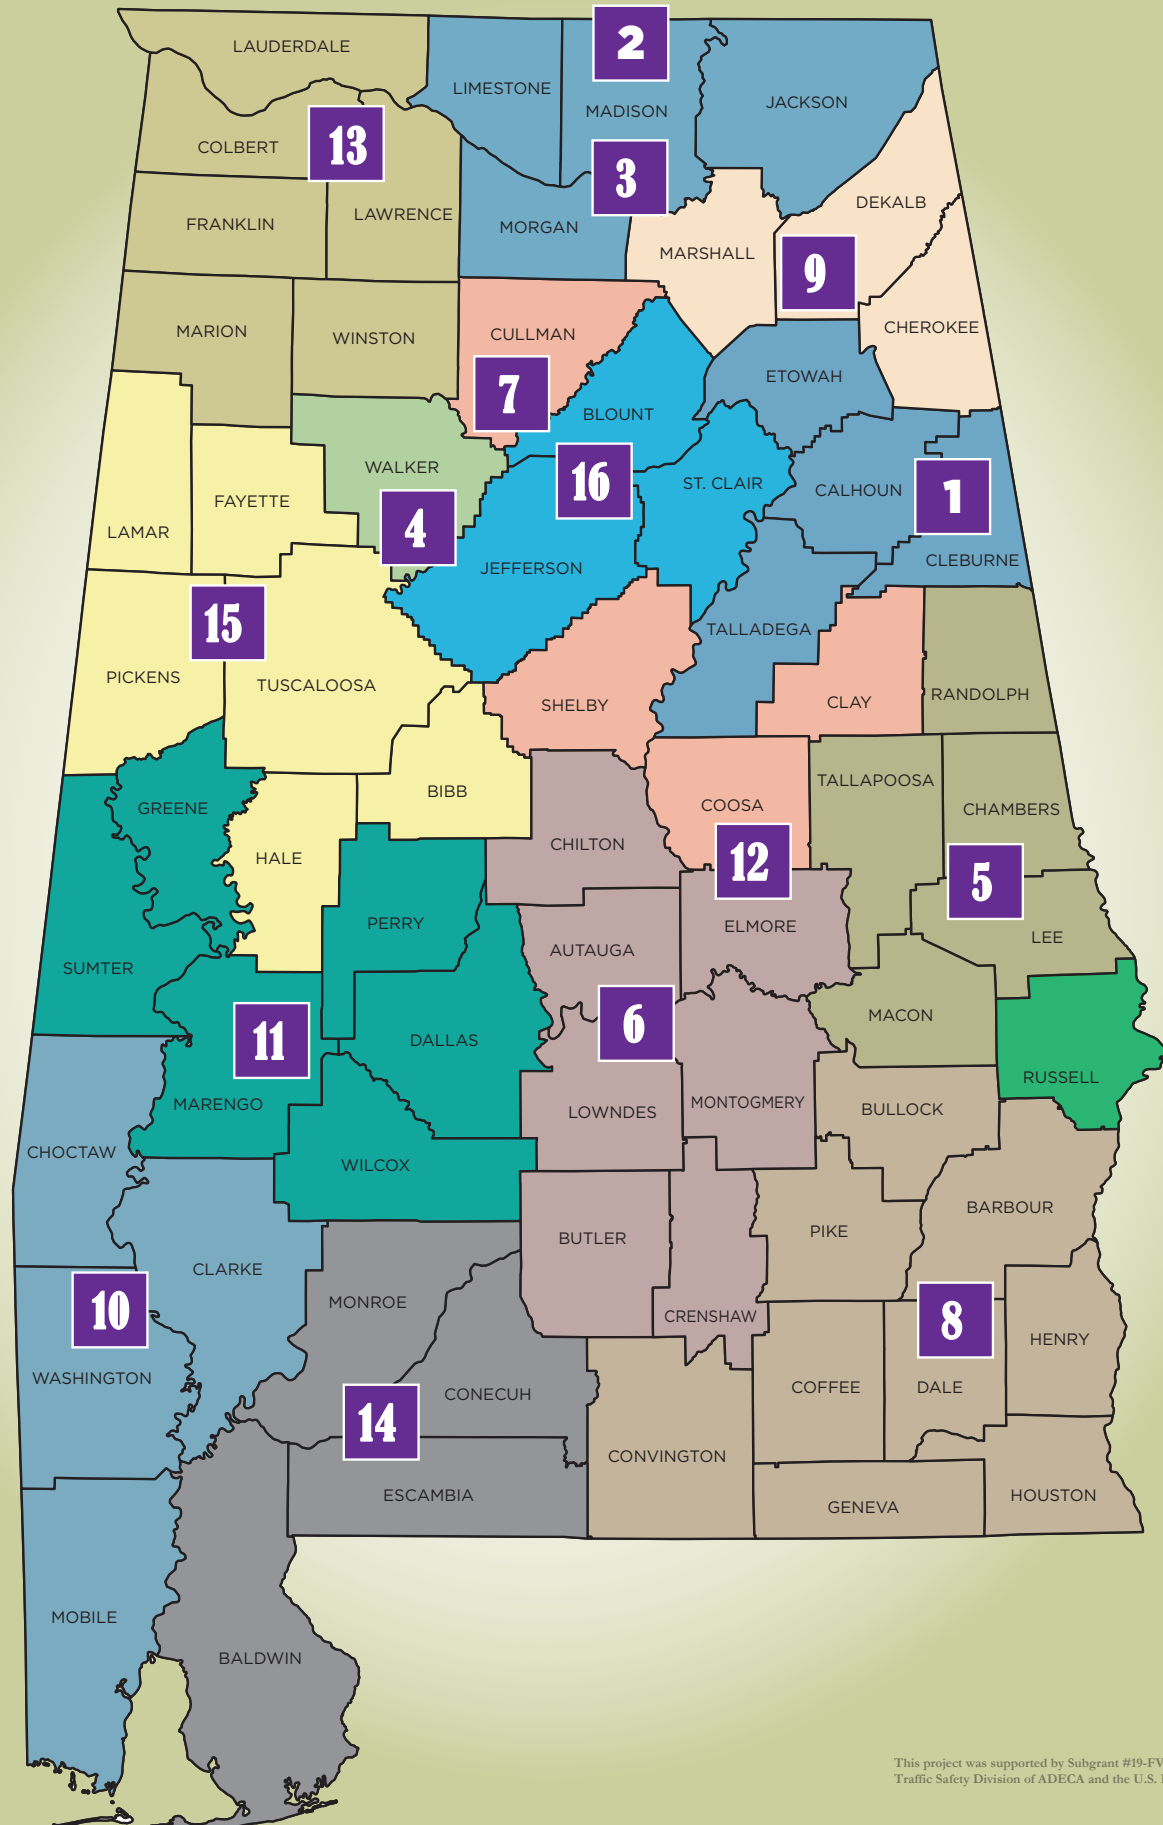

SHELTER PROGRAMS BY COUNTY

1. 2nd Chance

Counties Served: Etowah, Cleburne, Calhoun, Talladega
(256) 236-7233 Crisis Line
(256) 236-7381 Office

2. Asha Kiran

*Counties Served: Statewide
Culturally Specific
(256) 509-1882 Crisis Line
(256) 698-4446 Office

3. Crisis Services of North Alabama

Counties Served: Limestone, Madison, Jackson, Morgan
(256) 716-1000 Crisis Line
(256) 716-4052 Office

4. Daybreak

Counties Served: Walker
(205) 387-1157 Crisis Line/Office

9. Domestic Violence Crisis Service Counties

Served: Marshall, DeKalb, Cherokee
(256) 891-0019 Crisis Line
(256) 891-9864 Office

10. Penelope House

Counties Served: Washington, Mobile, Clarke, Choctaw
(251) 342-8994 Crisis Line
(251) 342-2809 Office

13. Safeplace

Counties Served: Lauderdale, Colbert, Lawrence, Winston, Marion, Franklin
(256) 767-6210 Crisis Line
(256) 767-3076 Office

14. The Lighthouse of Baldwin County

Counties Served: Escambia, Baldwin, Conecuh, Monroe
(251) 947-6008 Crisis Line
(251) 947-6197 Office